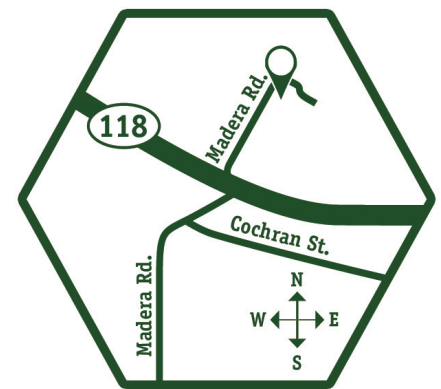

Email _____

Address _____

Date Request _____

City _____ State _____ Zip _____

Number of Guests _____

Simi Valley Landfill and Recycling Center

2801 Madera Rd., Simi Valley, CA 93065

Directions:

From the WEST (T.O., Moorpark) – Take the 118 Freeway and exit Madera Rd and turn LEFT. Go to Viewline Dr and turn LEFT. Follow the road and drive through the gates. Before you reach the scalehouse/office, turn left into parking lot.

From the East (San Fernando Valley) – Take the 118 Freeway and exit Madera Rd-SOUTH and turn LEFT at the light (Viewline Dr.). Follow the road and drive through the gates. Before you reach the scalehouse/office, turn left into parking lot.